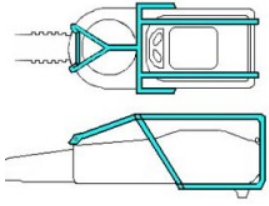

MARES

CODE

GAUGE

MA03

Fits Mares Mission 2S or 2T

MA04

Fits Mares MC1 Console
Without compass

MA05

Fits Mares MC1 Console
with compass

MA06

Fits Mares Airlab with compass

MA07

Fits Mares Airlab without compass