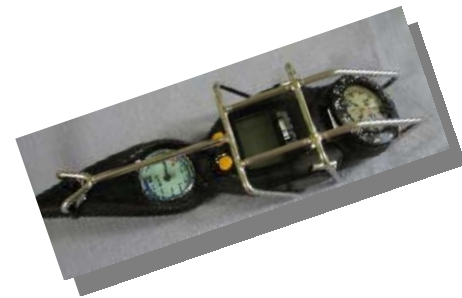

MARES

CODE

GAUGE

MA03

Fits Mares Mission 2S or 2T

MA04

Fits Mares MC1 Console
Without compass

MA05

Fits Mares MC1 Console
with compass

MA06

Fits Mares Airlab with compass

MA07

Fits Mares Airlab without compass