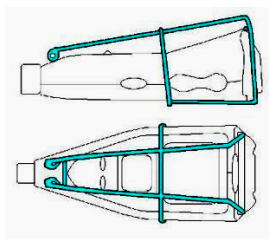

MARES

CODE

GAUGE

MA03

Fits Mares Mission 2S or 2T

MA04

Fits Mares MC1 Console
Without compass

MA05

Fits Mares MC1 Console
with compass

MA06

Fits Mares Airlab with compass

MA07

Fits Mares Airlab without compass