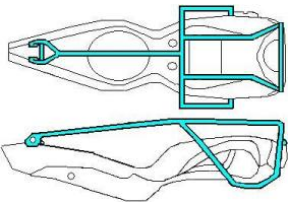

MARES

CODE

GAUGE

MA03

Fits Mares Mission 2S or 2T

MA04

Fits Mares MC1 Console
Without compass

MA05

Fits Mares MC1 Console
with compass

MA06

Fits Mares Airlab with compass

MA07

Fits Mares Airlab without compass