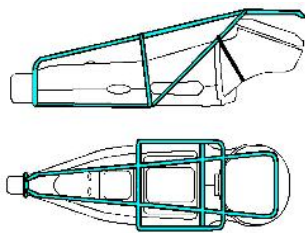

MARES

CODE

GAUGE

MA03

Fits Mares Mission 2S or 2T

MA04

Fits Mares MC1 Console
Without compass

MA05

Fits Mares MC1 Console
with compass

MA06

Fits Mares Airlab with compass

MA07

Fits Mares Airlab without compass