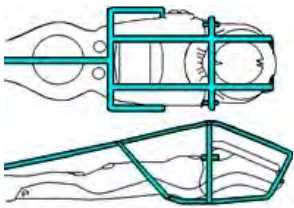

CODE

GAUGE

DC 07

Fits Dacor Darwin console
without compass

DC08

Fits Dacor Darwin console
with compass

DC09

Fits Dacor Supreme Compact