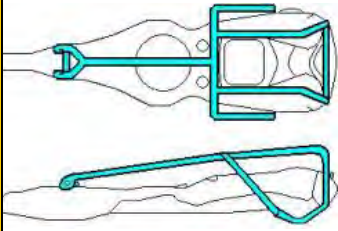

CODE

GAUGE

DC 07

Fits Dacor Darwin console
without compass

DC08

Fits Dacor Darwin console
with compass

DC09

Fits Dacor Supreme Compact