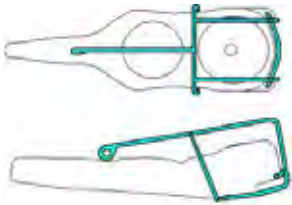

CODE

GAUGE

DC 07

Fits Dacor Darwin console
without compass

DC08

Fits Dacor Darwin console
with compass

DC09

Fits Dacor Supreme Compact