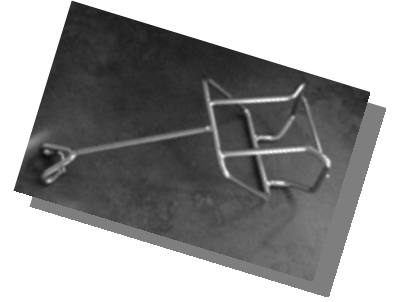

CODE

GAUGE

DC 07

Fits Dacor Darwin console
without compass

DC08

Fits Dacor Darwin console
with compass

DC09

Fits Dacor Supreme Compact