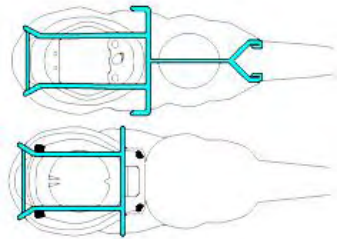

CRESSI SUB

CODE

CR 05

Fits Cressi Sub Archimede 3
with compass

GAUGE